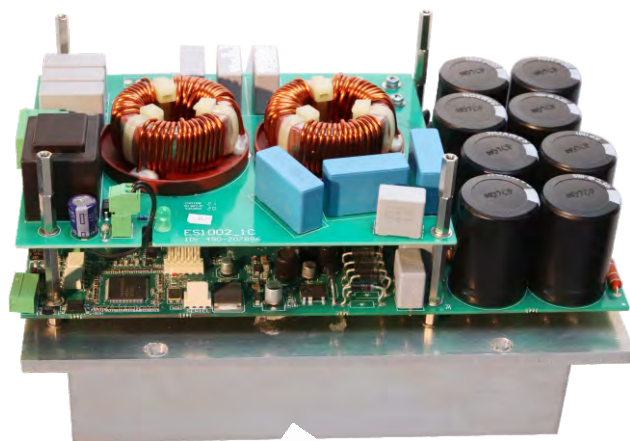

Inverter

LSCONTROL

A Wide Range of Standard Inverters

SpeedControl 1145

1 x 230V supplied

Available for compressor motors up to 3000W

Compressor use max 3 x 16A

SpeedControl 1002

3 x 400V supplied

Available for compressor motors up to 7500W

Compressor use max 3 x 16A

Exists in a Variety of Models

Without enclosure

With enclosure

Vertical cooling fins

Horizontal cooling fins

Please contact us for further discussion.

Inverter

LSCONTROL

List of compressors, - already programmed in our standard inverters:

GMCC	DA131S1B-31FZ
GMCC	DSM180D19UDZ
Hitachi Highly	ASC104SD-A8JT
Hitachi Highly	ASD084CKMA7JK
Hitachi Highly	ASD102RKQA6JT6B
Hitachi Highly	ASD102SF-A7JT
Hitachi Highly	ASG133CDNB7AT
Hitachi Highly	ASG151CDNB7BT
Hitachi Highly	ATH356SDP-C9FQ
Hitachi Highly	BSA804SD-A3BUA
Hitachi Highly	PSD162RKQA6JT6
Hitachi Highly	WHP03240BSKNB7AT
Hitachi Highly	WHP03700PRKQA6JT6
Hitachi Highly	WHP04000ARKQA6JT6
Hitachi Highly	WHP04200VRKQA7JT6
Hitachi Highly	WHP05500PUKPA8LT6
Hitachi Highly	WHP05600VUKQA7JT6B
Hitachi Highly	WHP07600PSDPC9KQ
Hitachi Highly	WHP07850VUKQA8JT6T
Hitachi Highly	WHP08750VCDNC9AU
Hitachi Highly	WHP10200PSDPC9EQ
Hitachi Highly	WHP11500VSDPC9EQ
Hitachi Highly	WHP13300PSDPC9EQ
Hitachi Highly	WHP04200ARKQA6JT6
JIAXIPERA	VTD1070Y
Mitsubishi	CBB130FAC
Mitsubishi	RMT5113MDE2
Panasonic	*1 5RS092XCD21
Panasonic	5KD184XAA21
Panasonic	5KD240XAD21
Panasonic	5RD132XDA21
Panasonic	5RS102XRSQ094B1
Panasonic	5VD330ZAA21
Panasonic	5VD420ZAA21
Toshiba	*1 DA422A3F-27M
Toshiba	DA330A2F-20MD