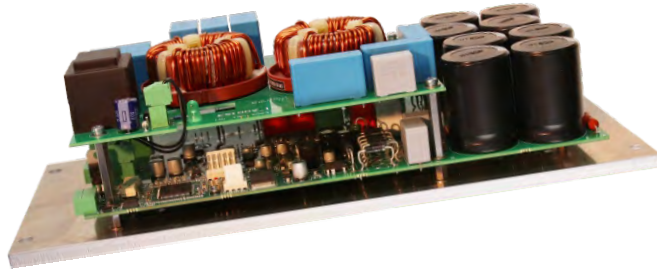

Inverter

LSCONTROL

A Wide Range of Standard Inverters

SpeedControl 1145

1 x 230V supplied

Available for compressor motors up to 3000W

Compressor use max 3 x 16A

SpeedControl 1002

3 x 400V supplied

Available for compressor motors up to 7500W

Compressor use max 3 x 16A

Exists in a Variety of Models

Without enclosure

With enclosure

Vertical cooling fins

Horizontal cooling fins

Cold plate - cooling with air

For use with R290 compressors

and more

Let us assist you with finding the right solution for your project within our existing base models.

All projects are unique so special assembly and requirements are always in play.