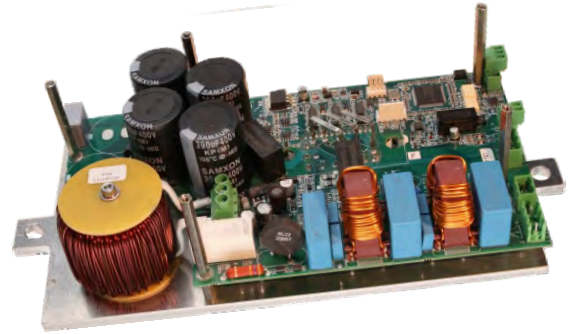

Inverter

LSCONTROL

A Wide Range of Standard Inverters

SpeedControl 1145

1 x 230V supplied

Available for compressor motors up to 3000W

Compressor use max 3 x 16A

SpeedControl 1002

3 x 400V supplied

Available for compressor motors up to 7500W

Compressor use max 3 x 16A

Exists in a Variety of Models

Without enclosure

With enclosure

Vertical cooling fins

Horizontal cooling fins